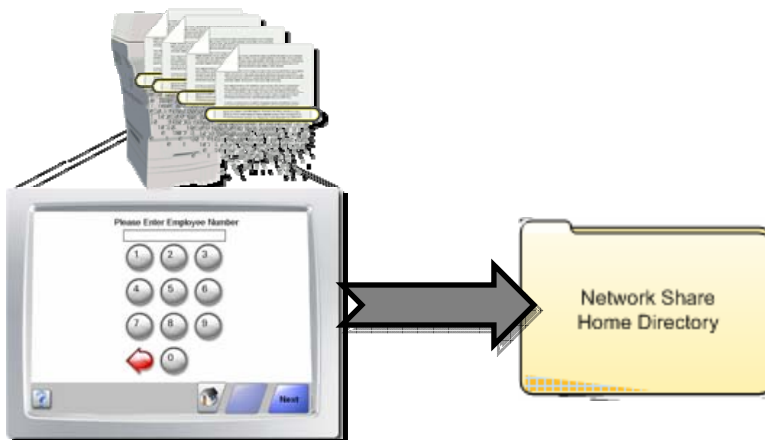

## Overview:

Ability to define up to 6 custom prompts and deposit both scanned image and resulting meta data into administrator defined shared Windows network folder.

### End Users:

- Simplifies the network scanning process with step-by-step instructions
- Reduces the steps required to scan documents to a shared network folder
- Scanned documents are instantly accessible from anywhere on the network